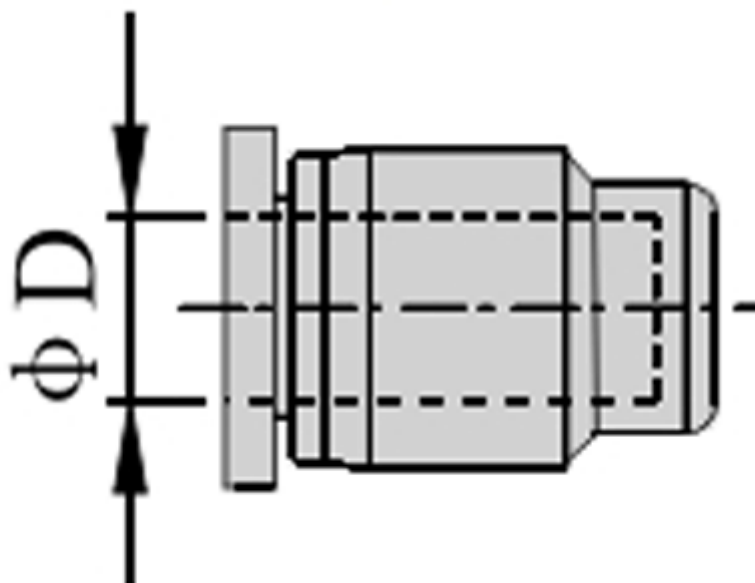

Data Sheet

Article number: 58EPF12

Description: Fitting EPF12
hose stopper, diameter 12

Measures

D = 12